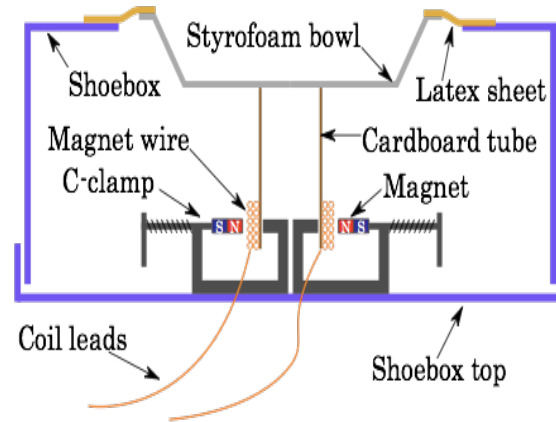

Singing Shoebox Schematics & Supplies

Part	Supplier	Number	Price	Per Speaker	Notes
Shoebox	Uline	S-10586W	\$59/25	\$ -	Shoebox needs to have removable top, and be at least 6" wide. Have students provide
Cardboard Tube	??			\$ -	Have students provide
Styrofoam bowl	Grocery store	-	\$3/50	\$ 0.06	
Magnet wire	Amazon	-	\$18.09/(1 1b spool)	\$ 0.90	Good for making lots of speakers (~20)
Neodymium Magnet	Amazon	N42	\$17.29/100	\$ 2.52	Used 14 for each.
C-clamp	Hardware World	1410	\$1.54	\$ 3.08	
Latex sheet	McMaster-Carr	8611K14	\$7.32/(3.5 ft x 1 ft.)	\$ 0.73	Substitute nitrile to avoid allergy issues? Was able to make ~10 from 1' x 3.5' sheet
Total Cost per box				\$ 7.30	